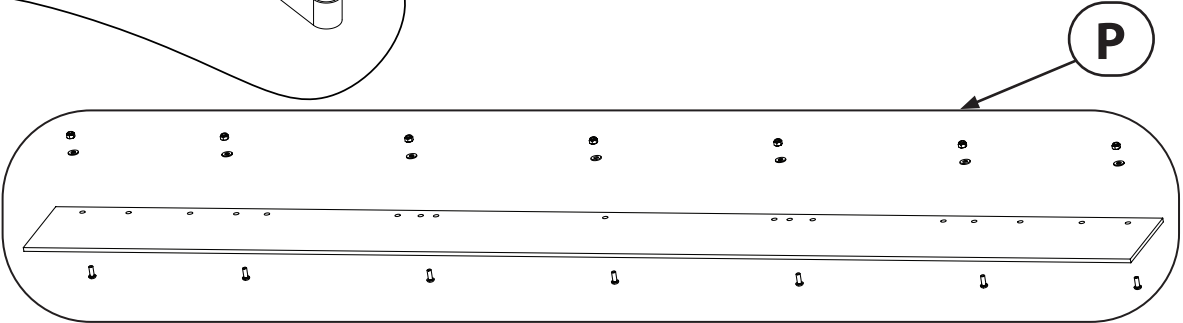

Plow Accessory and Service Kit Part List

ACCESSORY KIT	DESCRIPTION	MAJOR PARTS
2	Plow Lift Pulley	L
3	Power-Pivot Plow - ATV	M
4	Power-Pivot Plow - UTV	N
5	ATV/UTV Plow Extension	O
6	Universal Rubber Snow Flap	P
7	Snow Control Plow Blade	Q