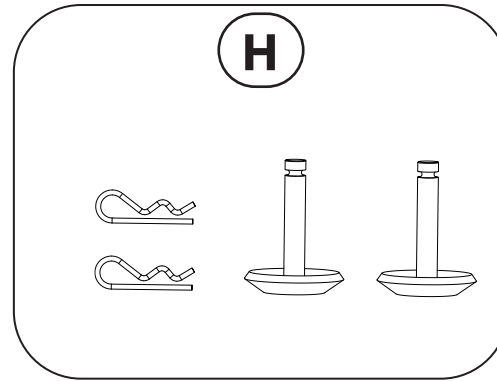

	KIT #	DESCRIPTION	KIT PART NUMBER							
	Accessory & Upgrade Kits	1	Wear Bar UHMW	N/A	N/A	N/A	109150	109148	109146	109144
2		Plow Lift Pulley	109288	109288	109288	N/A	N/A	N/A	N/A	N/A
3		Power-Pivot Plow - ATV	103810	103810	103810	N/A	N/A	N/A	N/A	N/A
4		Power-Pivot Plow - UTV	103840	103840	103840	N/A	N/A	N/A	N/A	N/A
5		ATV/UTV Plow Extension	109310	109310	109310	N/A	N/A	N/A	N/A	N/A
6		Universal Rubber Snow Flap	N/A	N/A	N/A	109156	109156	109156	109156	109156
7		Snow Control Plow Blade	N/A	N/A	N/A	103820	103820	103820	103820	103820
Service Kits	8	Plow Skids	N/A	N/A	N/A	109354	109354	109354	109354	109354
	9	Hardware Push Tubes	109324	109324	109324	N/A	N/A	N/A	N/A	N/A
	10	Push Tubes	109325	109333	109329	N/A	N/A	N/A	N/A	N/A
	11	Swivel Base	109334	109334	109334	N/A	N/A	N/A	N/A	N/A
	12	Push Tube Swivel Bushing	109335	109335	109335	N/A	N/A	N/A	N/A	N/A
	13	Push Tube Retainer	109336	109336	109336	N/A	N/A	N/A	N/A	N/A
	14	Plow Springs	N/A	N/A	N/A	109469	109469	109469	109469	109469
	15	Hook Eye	109340	109340	109340	N/A	N/A	N/A	N/A	N/A
	16	Steel Wear Bar	N/A	N/A	N/A	109341	109342	109343	109344	109345
	17	Steel Wear Bar Hardware	N/A	N/A	N/A	109323	109323	109323	109323	109323
	18	Power Pivot Wiring	108924	108924	108924	N/A	N/A	N/A	N/A	N/A
	19	Power Pivot Brackets	108925	108925	108925	N/A	N/A	N/A	N/A	N/A
	20	Power Pivot Ram	108926	108926	108926	N/A	N/A	N/A	N/A	N/A

Push Tube Service Kit Part List

SERVICE KIT	DESCRIPTION	MAJOR PARTS
9	Hardware Push Tubes	A
10	Push Tubes*	B*
11	Swivel Base	C
12	Push Tube Swivel Bushing	D
13	Push Tube Retainer	E
15	Hook Eye	F

* WARN® offers multiple push tube configurations. Your specific product may look slightly different than illustration.

Plow Blade Accessory and Service Kit Part List

ACCESSORY KIT	DESCRIPTION	MAJOR PARTS
1	Wear Bar UHMW	G

G

SERVICE KIT	DESCRIPTION	MAJOR PARTS
8	Plow Skids	H
14	Plow Springs	I
16	Steel Wear Bar	J
17	Steel Wear Bar Hardware	K