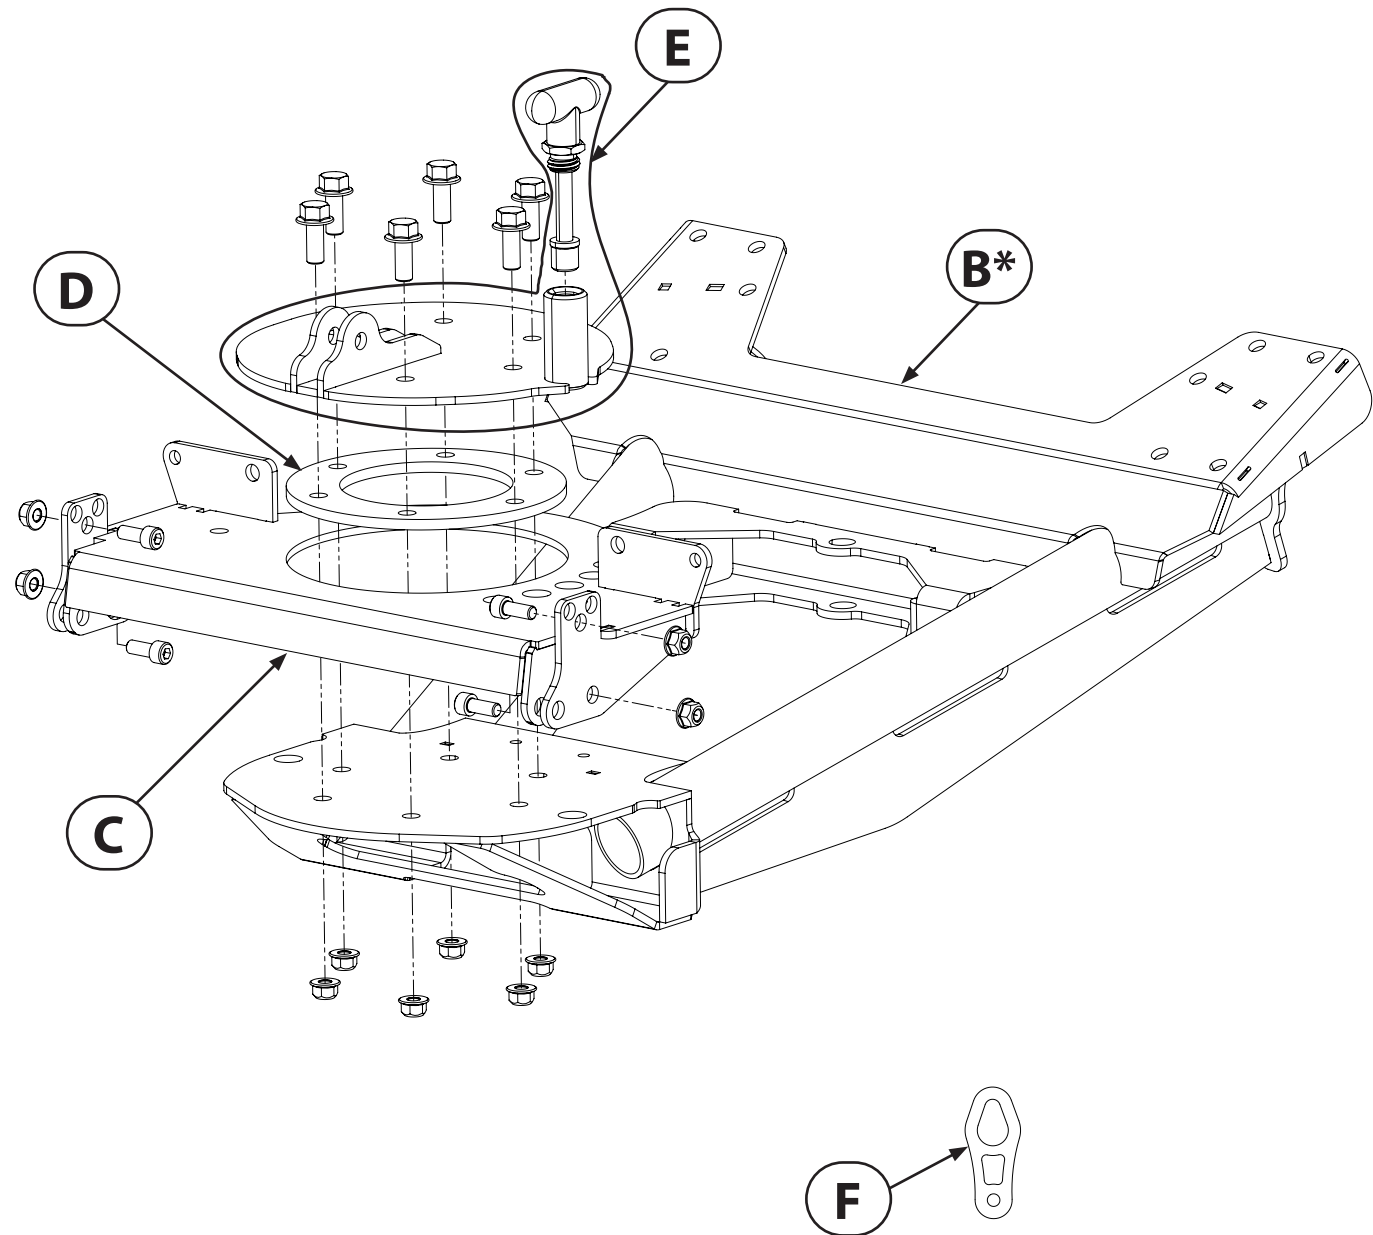

Plow Accessory and Service Kit Part List

UTV PUSH TUBE KIT 103760	ATV PUSH TUBE KIT 103780	ATV CENTER PUSH TUBE KIT 103790	50" PLOW BLADE KIT 103850	54" PLOW BLADE KIT 103754	60" PLOW BLADE KIT 103860	66" PLOW BLADE KIT 103866	72" PLOW BLADE KIT 103872
-----------------------------------	-----------------------------------	---	------------------------------------	------------------------------------	------------------------------------	------------------------------------	------------------------------------

Push Tube Service Kit Part List

SERVICE KIT	DESCRIPTION	MAJOR PARTS
9	Hardware Push Tubes	A
10	Push Tubes*	B*
11	Swivel Base	C
12	Push Tube Swivel Bushing	D
13	Push Tube Retainer	E
15	Hook Eye	F

* WARN® offers multiple push tube configurations. Your specific product may look slightly different than illustration.