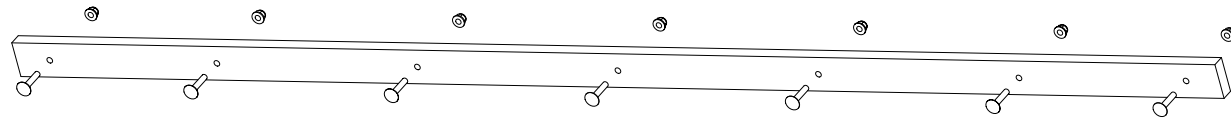

Plow Blade Accessory and Service Kit Part List

ACCESSORY KIT	DESCRIPTION	MAJOR PARTS
1	Wear Bar UHMW	G

G