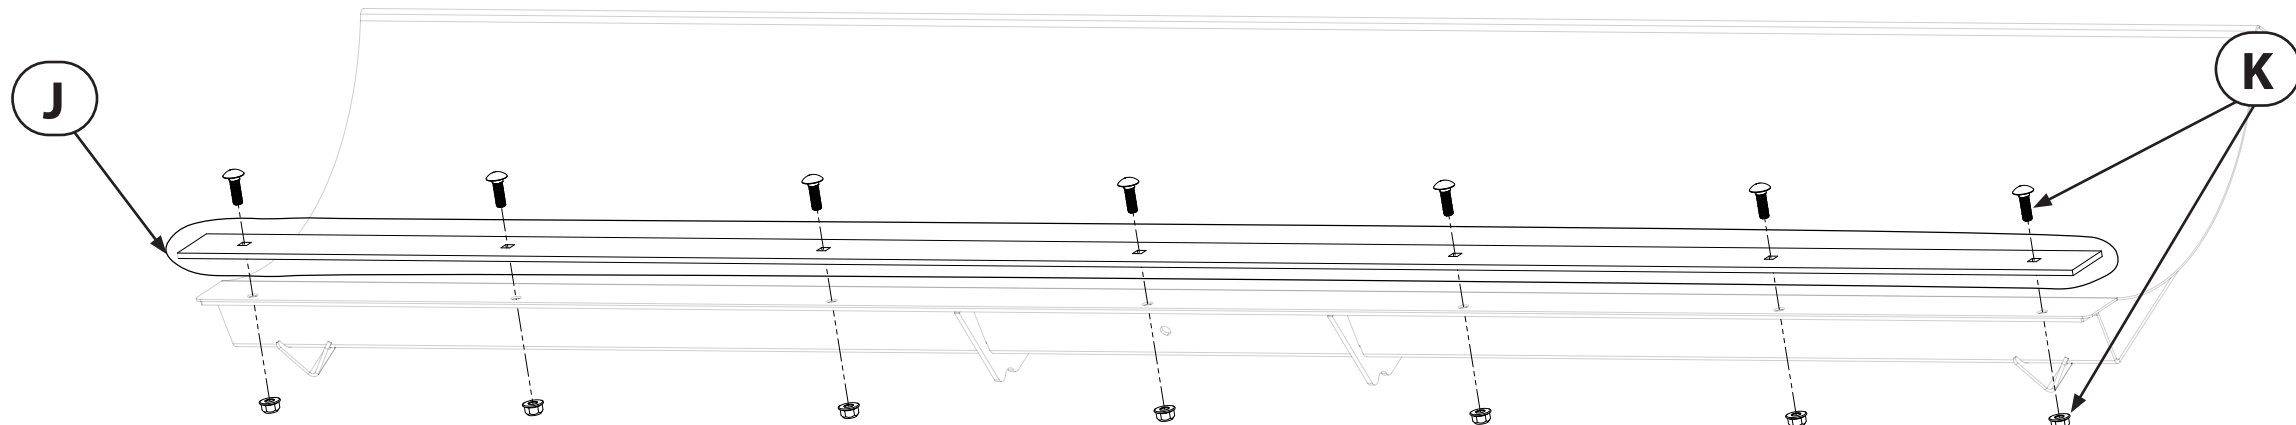

SERVICE KIT	DESCRIPTION	MAJOR PARTS
8	Plow Skids	H
14	Plow Springs	I
16	Steel Wear Bar	J
17	Steel Wear Bar Hardware	K