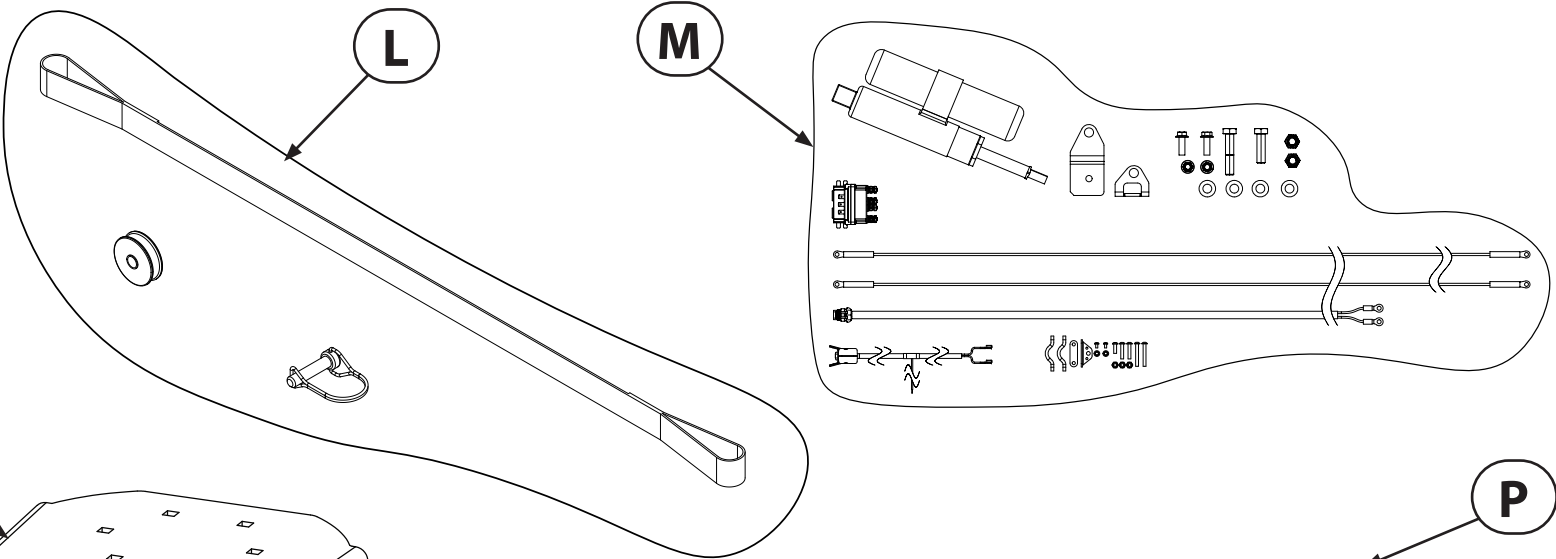

Plow Accessory and Service Kit Part List

ACCESSORY KIT	DESCRIPTION	MAJOR PARTS
2	Plow Lift Pulley	L
3	Power-Pivot Plow - ATV	M
4	Power-Pivot Plow - UTV	N
5	ATV/UTV Plow Extension	O
6	Universal Rubber Snow Flap	P
7	Snow Control Plow Blade	Q