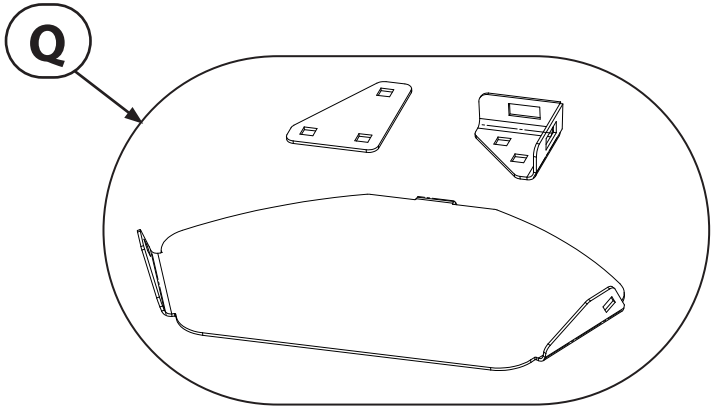

Plow Accessory and Service Kit Part List

ACCESSORY KIT	DESCRIPTION	MAJOR PARTS
2	Plow Lift Pulley	L
3	Power-Pivot Plow - ATV	M
4	Power-Pivot Plow - UTV	N
5	ATV/UTV Plow Extension	O
6	Universal Rubber Snow Flap	P
7	Snow Control Plow Blade	Q