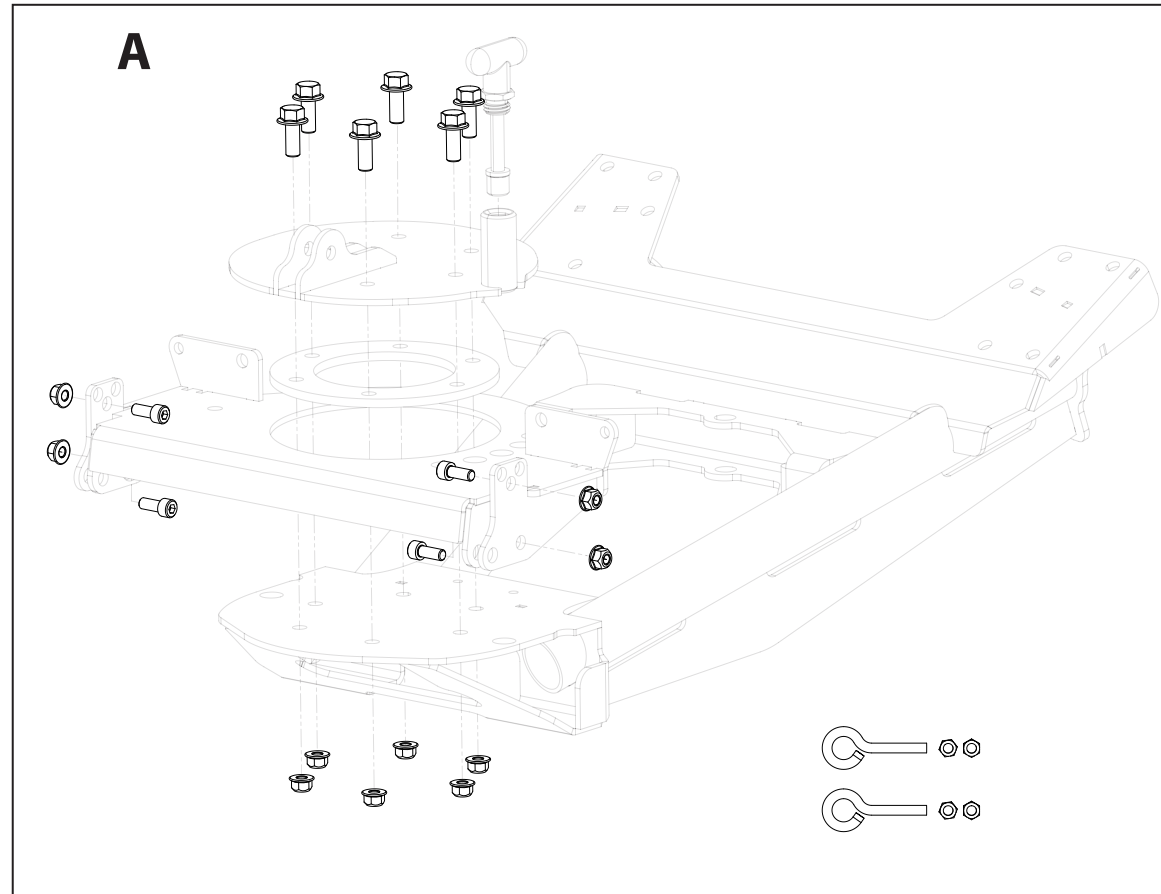

Plow Accessory and Service Kit Part List

UTV PUSH TUBE KIT 103760	ATV PUSH TUBE KIT 103780	ATV CENTER PUSH TUBE KIT 103790	50" PLOW BLADE KIT 103850	54" PLOW BLADE KIT 103754	60" PLOW BLADE KIT 103860	66" PLOW BLADE KIT 103866	72" PLOW BLADE KIT 103872
-----------------------------------	-----------------------------------	---	------------------------------------	------------------------------------	------------------------------------	------------------------------------	------------------------------------

Push Tube Service Kit Part List

SERVICE KIT	DESCRIPTION	MAJOR PARTS
9	Hardware Push Tubes	A
10	Push Tubes*	B*
11	Swivel Base	C
12	Push Tube Swivel Bushing	D
13	Push Tube Retainer	E
15	Hook Eye	F

* WARN® offers multiple push tube configurations. Your specific product may look slightly different than illustration.