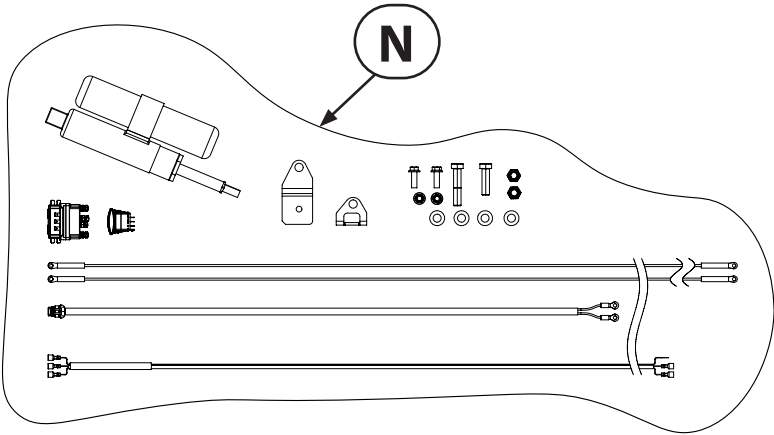

Push Tube Service Kit Part List

SERVICE KIT	DESCRIPTION	MAJOR PARTS
9	Hardware Push Tubes	A
10	Push Tubes*	B*
11	Swivel Base	C
12	Push Tube Swivel Bushing	D
13	Push Tube Retainer	E
15	Hook Eye	F

* WARN® offers multiple push tube configurations. Your specific product may look slightly different than illustration.

Plow Blade Accessory and Service Kit Part List

ACCESSORY KIT	DESCRIPTION	MAJOR PARTS
1	Wear Bar UHMW	G

G

SERVICE KIT	DESCRIPTION	MAJOR PARTS
8	Plow Skids	H
14	Plow Springs	I
16	Steel Wear Bar	J
17	Steel Wear Bar Hardware	K

Plow Accessory and Service Kit Part List

ACCESSORY KIT	DESCRIPTION	MAJOR PARTS
2	Plow Lift Pulley	L
3	Power-Pivot Plow - ATV	M
4	Power-Pivot Plow - UTV	N
5	ATV/UTV Plow Extension	O
6	Universal Rubber Snow Flap	P
7	Snow Control Plow Blade	Q